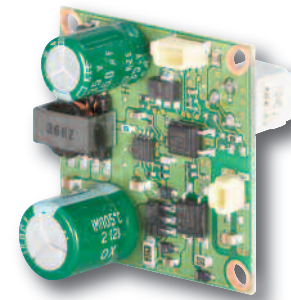

Optional Power Board
PW-S24, Dual Voltage 12VDC/24VAC