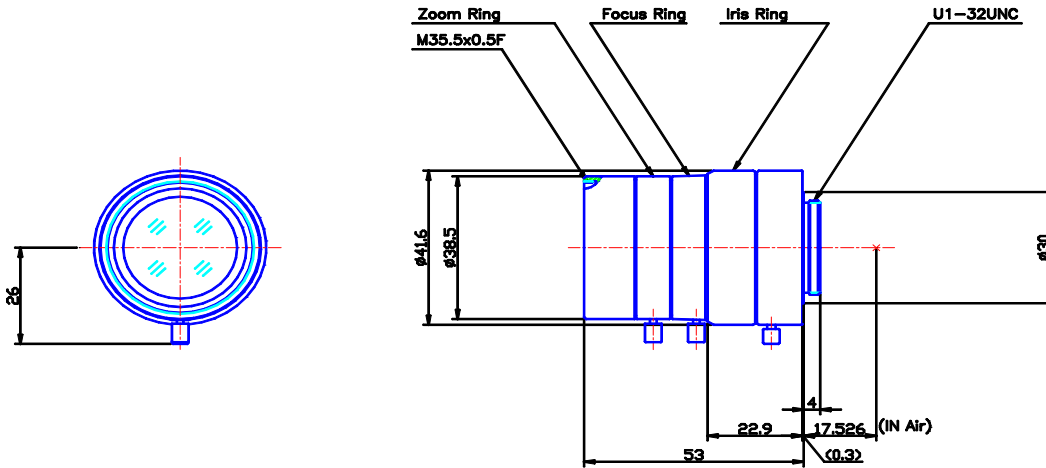

M3Z1228MP

3X 12□36mm F2.8
for 2/3"format cameras
C-Mount

FA Vari Focal Lens

Model No.	M3Z1228MP	Effective Lens Aperture	Front	φ27.2mm
Focal Length	12□ 36 mm	Back Focal Length	Rear	φ12.1mm
Max. Aperture Ratio	1 : 2.8	Distortion	Tele	13.5mm
Max. Image Format	8.8 x 6.6mm (φ11mm)		Wide	14.7mm
Operation Range	Iris	F2.8 □ F16C	Tele	□1.7% (□□4)
	Focus	0.2m □ Inf.(tele)	Wide	□1.9% (□□4)
		0.05m □ Inf.(wide)	Flange Back Length	
Control	Zoom	12 □ 36 mm	Mount	C-Mount
	Iris	Manual	Filter Size	M35.5 P=0.5mm
	Focus	Manual	Dimensions	φ41.6x 53mm
Object Dimension at M.O.D.	Zoom	Manual	Weight	105g
	12 mm	4.0 × 3.0cm □ (1/2")		
Angle of View	36 mm	4.8 × 3.6cm (1/2")		
	D	50.4□□16.8□	1/2"	37.5□□12.5□
	H	2/3" 41.0□□13.6□		30.2□□10.0□
Operating Temperature	V	31.2□□10.4□		22.8□□7.6□
		-20□C □ +50□C		

2/3

C

F

M.O.D. : Minimum Object Distance

Dimensions

Z

SP